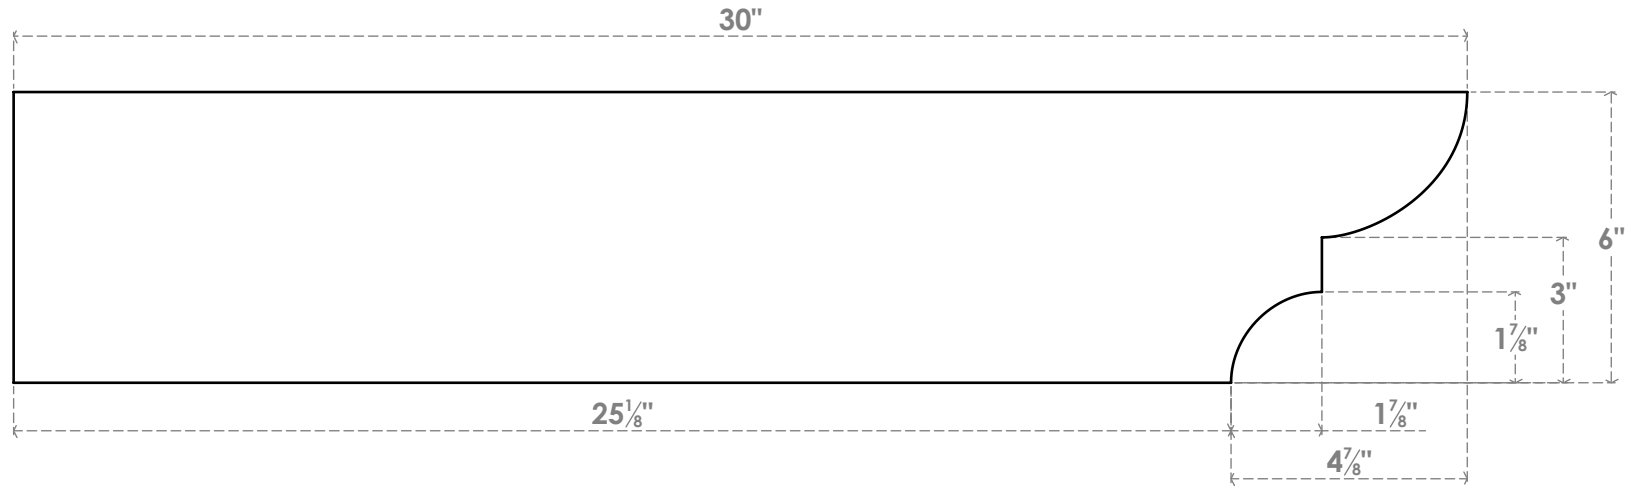

RFTP06X06X30RID

6"W X 6"H X 30"L RIDGEWOOD ARCHITECTURAL GRADE PVC RAFTER TAIL

SIDE PROFILE

FRONT PROFILE

ISOMETRIC

EKENA MILLWORK
 2300 WEST MAIN ST.
 CLARKSVILLE, TX 75426
 TOLL FREE: 866-607-0453
 WWW.EKENAMILLWORK.COM