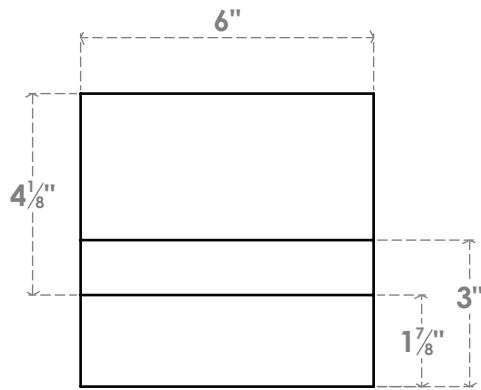

RFTP06X06X30RID

6"W X 6"H X 30"L RIDGEWOOD ARCHITECTURAL GRADE PVC RAFTER TAIL

SIDE PROFILE

FRONT PROFILE

ISOMETRIC

EKENA MILLWORK
 2300 WEST MAIN ST.
 CLARKSVILLE, TX 75426
 TOLL FREE: 866-607-0453
 WWW.EKENAMILLWORK.COM